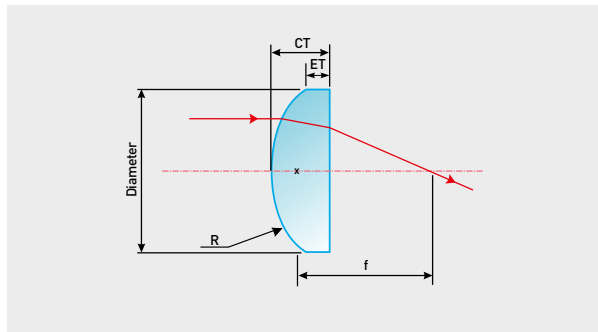

Plano-convex spherical lenses

Plano-convex spherical lenses have one plano and one spherical convex surface, while their focal lengths are positive. These lenses provide the best performance when used for 5X to infinite-conjugate

ratio applications, e.g. focusing a collimated light beam or collimating beam from a point source.

Main features

- Fabricated from high-quality UV grade fused silica and BK7 glasses
- Standard diameters are $\varnothing 12,7$ mm and $\varnothing 25,4$ mm
- Focal length selection from 20 mm to 10 000 mm
- Antireflective coatings, custom substrate material, dimensions, and focal lengths available upon request

Application examples

- Focusing a collimated beam
- Collimating beam from a point source
- Beam expanders and collimators

Standard specifications

PLANO-CONVEX LENSES	
Substrate material	BK7, UVFS
Wavelength range	Uncoated BK7 lenses: 350 nm - 2 μ m Uncoated UVFS lenses: 185 nm - 2,1 μ m
Clear aperture	>90%
Diameter tolerance	+0/-0,1 mm
Edge thickness	2 mm
Thickness tolerance	$\pm 0,5$ mm
Centration error	<3 arcmin
Focal length tolerance	$\pm 3\%$ @632,8 nm
Protective chamfers	<0,35 mm at 45°
Surface quality	40-20 S-D
Surface irregularity	$\leq \lambda/8$ @632,8 nm
Coatings	Uncoated, available upon request